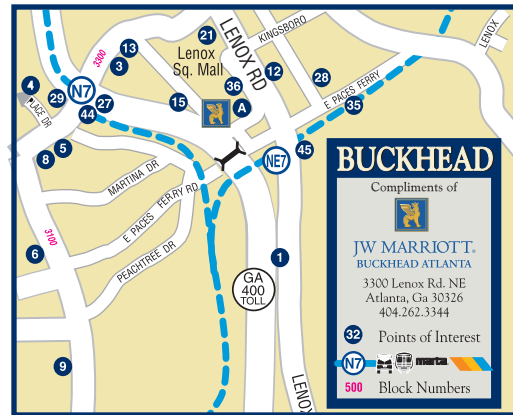

# Custom Hotel Locator Maps

Where Maps can create a customized locator map for your property with the features you need to assist your guests.

- 1 custom colors to match existing corporate collateral
- 2 add what you need i.e.: restaurants, businesses, shopping, MARTA stops etc.
- 3 cover a single block to the whole city
- 4 full color or black and white
- 5 easy to read

<sample>

Some of our recent customers:

- Marriott
- Four Seasons
- J. W. Marriott
- Embassy Suites
- Regency Suites

All we do are maps! Your custom map will be of the highest quality and standards. We will literally drive around your property to make sure the businesses that you feature are marked in their correct location.

## Sample Pricing

5,000 maps - color on both sides - \$2,950

10,000 maps - color on both sides - \$3,975

5,000 maps - color on 1 side, b/w on one side - \$2,250

10,000 maps - color on 1 side, b/w on one side - \$3,175